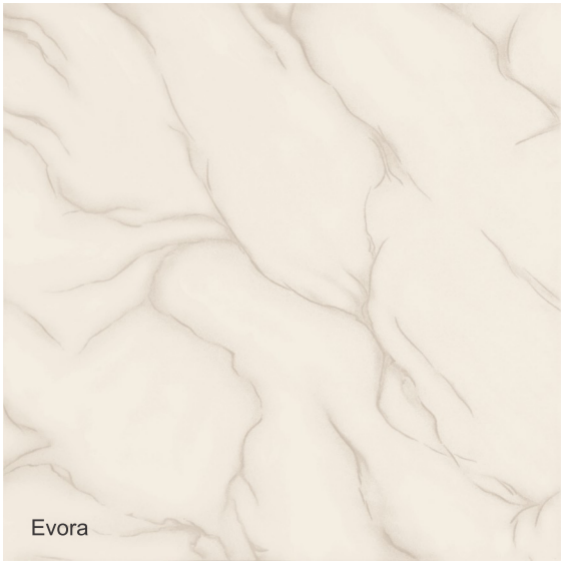

ETTOTM
TILES

VITRIFIED
TILES

600 X 600 MM

With

Ivory

Evora

Silica

Pyramid

Morchana

Wind

Waves

Marbella

Carara

Feather

The image displays a full-page view of a wood-grain texture. The color is a consistent light beige or cream. The grain pattern is characterized by fine, vertical lines that are not perfectly straight but have a subtle, wavy quality, giving it a soft and organic appearance. The texture is uniform across the entire surface.

Sleekwood

Teakwood

Lamina

Bianco

Skyfall

Stonera

Bamboo

Rivera