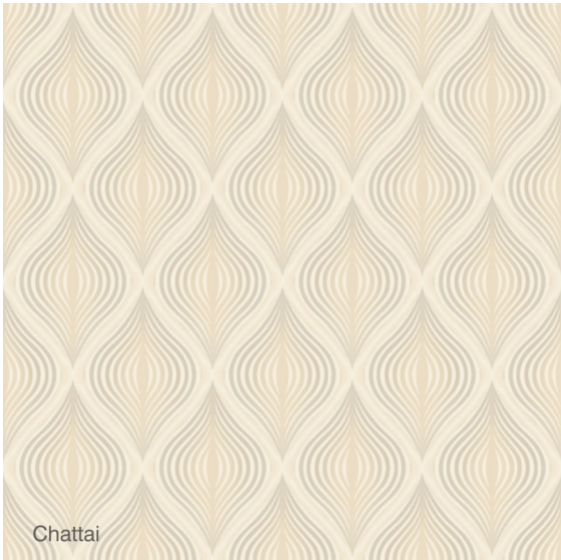

Morchana

Wind

Waves

Marbella

Carara

Feather

The image displays a full-page view of a wood-grain texture. The color is a consistent light beige or cream. The grain pattern is characterized by fine, vertical lines that are not perfectly straight but have a subtle, wavy quality, giving it a soft and organic appearance. The texture is uniform across the entire surface.

Sleekwood

Teakwood

Lamina

Bianco

Skyfall

Stonera

Bamboo

Rivera

Magic Square

Chattai

Ripple

Rimzim

Coastal