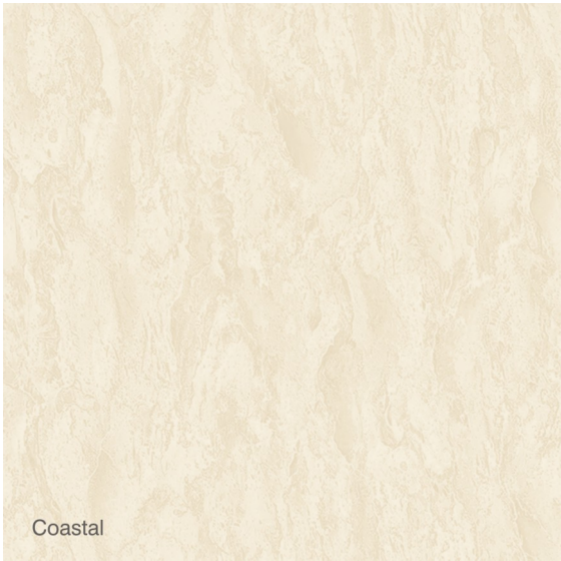

Morchana

Wind

Waves

Marbella

Carara

Feather

The image displays a full-page view of a wood-grain texture. The color is a consistent light beige or cream. The grain pattern is characterized by fine, vertical lines that are not perfectly straight but have a subtle, wavy quality, giving it a soft and organic appearance. The texture is uniform across the entire surface.

Sleekwood

Teakwood

Lamina

Bianco

Skyfall

Stonera

Bamboo

Rivera

Magic Square

Chattai

Ripple

Rimzim

Coastal