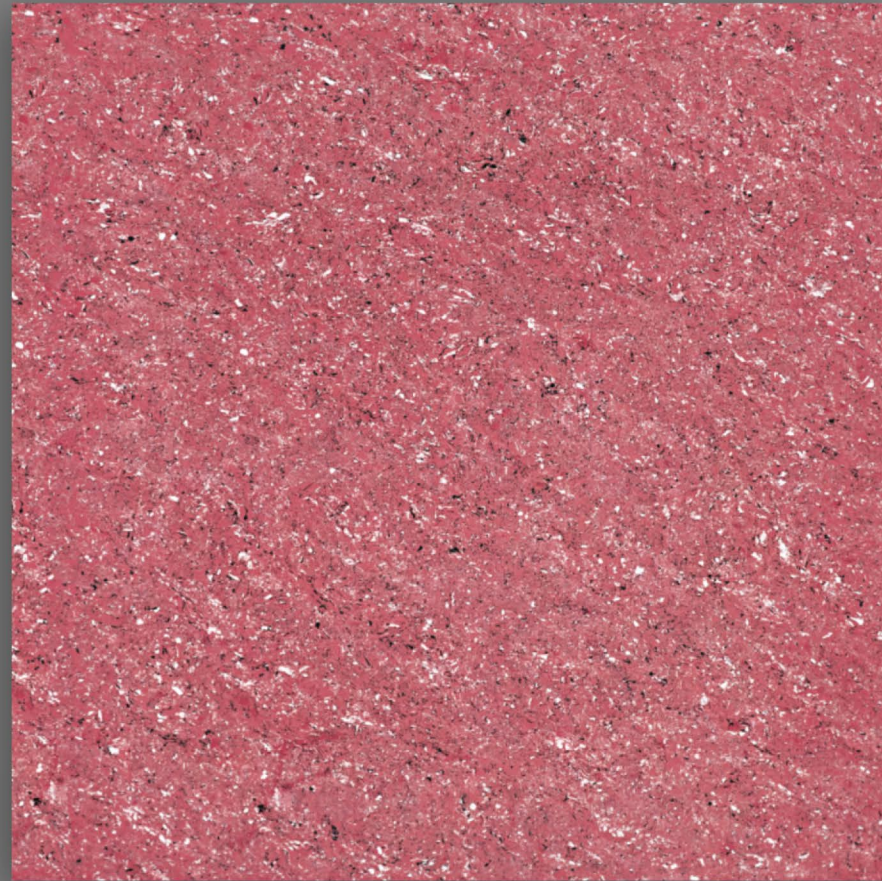

CLASSICO
CARBON

**DOUBLE
CHARGE**
Vitrified Tiles

CLASSICO SERIES

600X600MM

DOUBLE CHARGE

600 X 600 M M

CLASSICO RED

**DOUBLE
CHARGE**
Vitrified Tiles