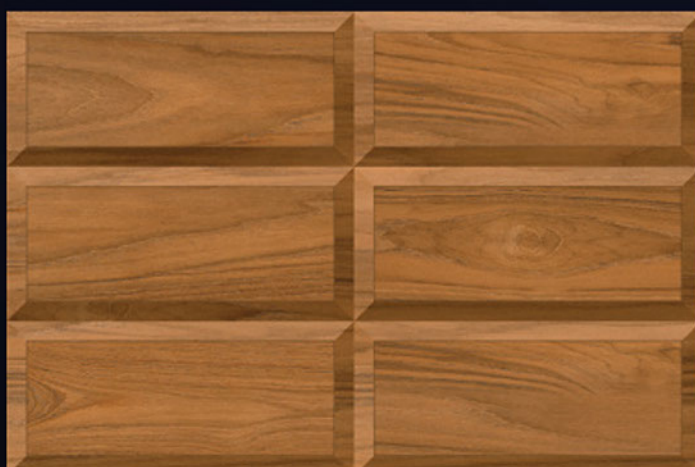

KITCHEN
SERIES

ETTO^{TM}
TILES

[FINISH]
Glossy

[PRODUCT CATALOGUE]

1011-L

1011-KC-1

1011-KC-2

Product
Features:

1011-D