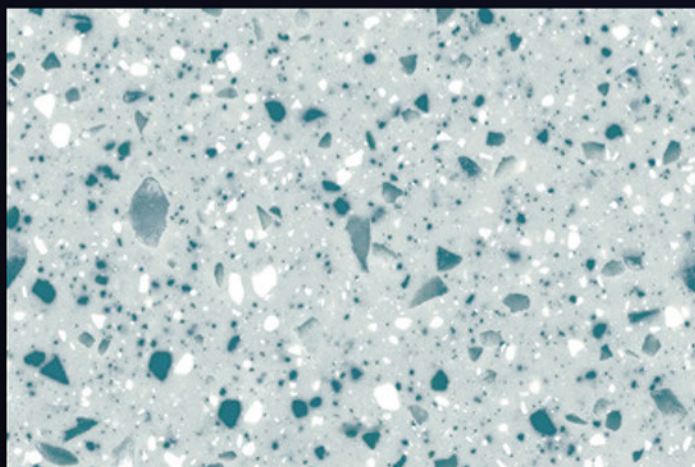

KITCHEN
SERIES

ETTO™
TILES

[FINISH]
Glossy

[PRODUCT CATALOGUE]

1002-L

1002-KC-1

1002-KC-2

Product
Features:

1002-D