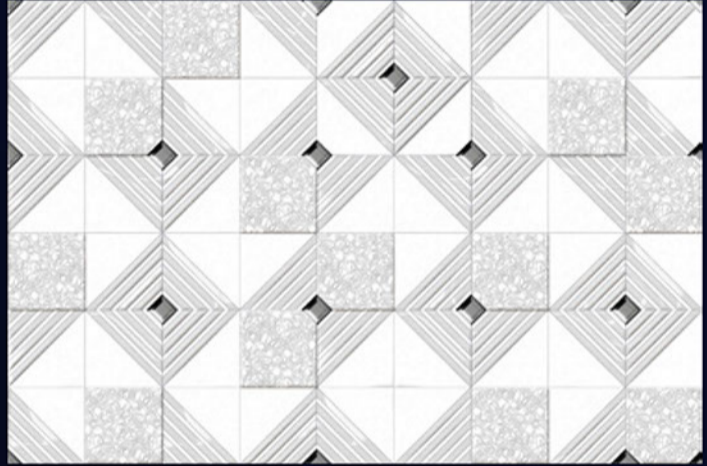

MATT
SERIES

ETTO^{TM}
TILES

[FINISH]
MATT

[PRODUCT CATALOGUE]

3022-L

3022-HL

3022-D

3022-F

(30X30 CM FLOOR)

Product Features: