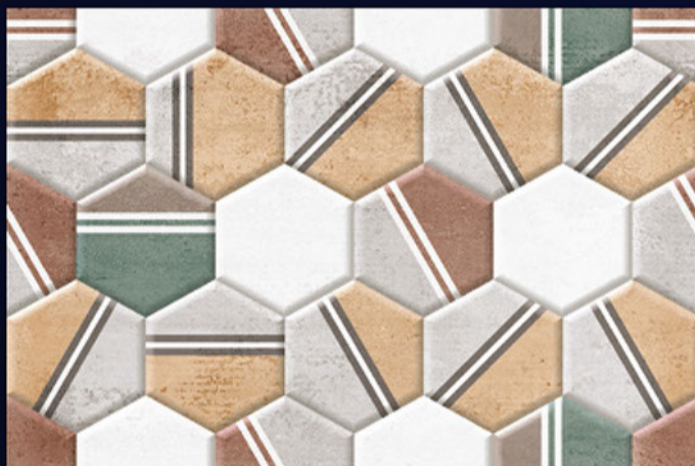

MATT
SERIES

ETTO^{TM}
TILES

[FINISH]
MATT

[PRODUCT CATALOGUE]

3030-L

3030-HL

3030-D

3030-F

(30X30 CM FLOOR)

Product Features: