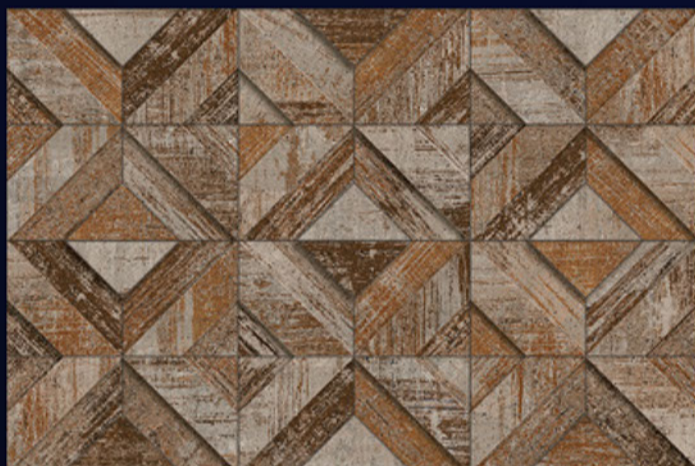

3001-HL

3001-D

3001-F

(30X30 CM FLOOR)

Product Features:

EXCLUSIVE  
SERIES

ETTO™  
TILES

[ FINISH ]  
MATT