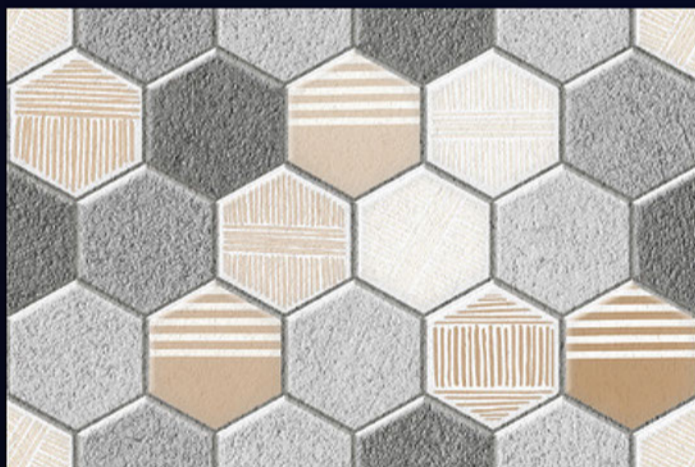

MATT
SERIES

ETTO^{TM}
TILES

[FINISH]
MATT

[PRODUCT CATALOGUE]

3033-L

3033-HL-1

3033-HL-2

3033-D

Product
Features: