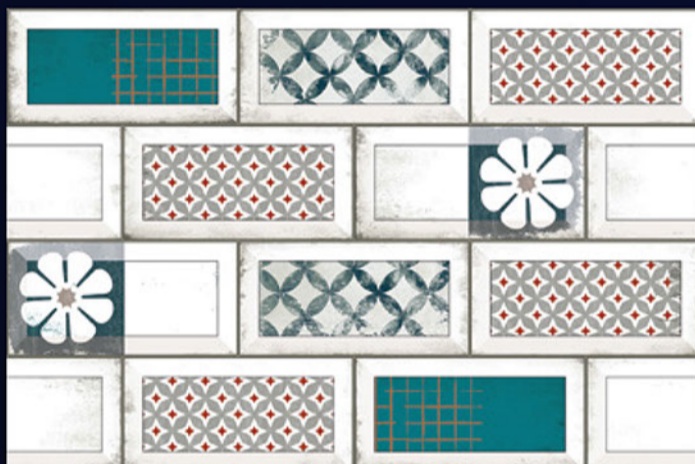

MATT
SERIES

ETTO^{TM}
TILES

[FINISH]
MATT

[PRODUCT CATALOGUE]

3008-L

3008-HL

3008-L

Product Features:

3008-F

(30X30 CM FLOOR)