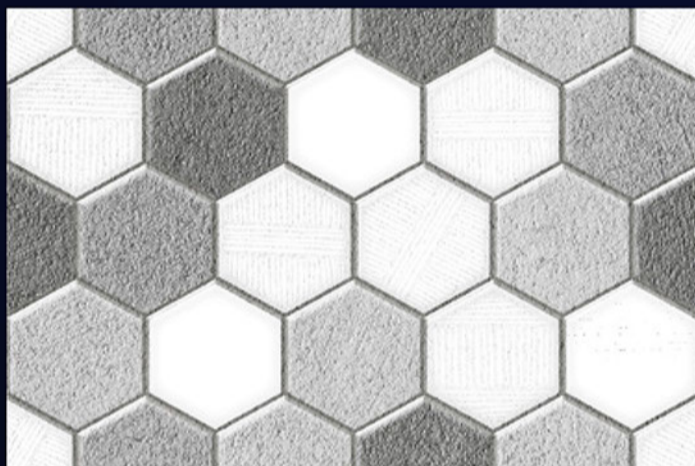

3032-F

(30X30 CM FLOOR)

Product Features:

**MATT**  
SERIES

**ETTO**<sup>TM</sup>  
TILES

[ FINISH ]  
**MATT**

[ PRODUCT CATALOGUE ]

3033-L