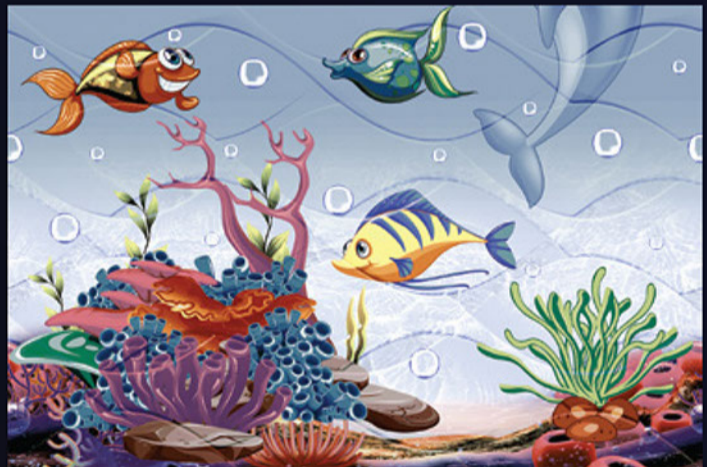

2004-HL-1-B