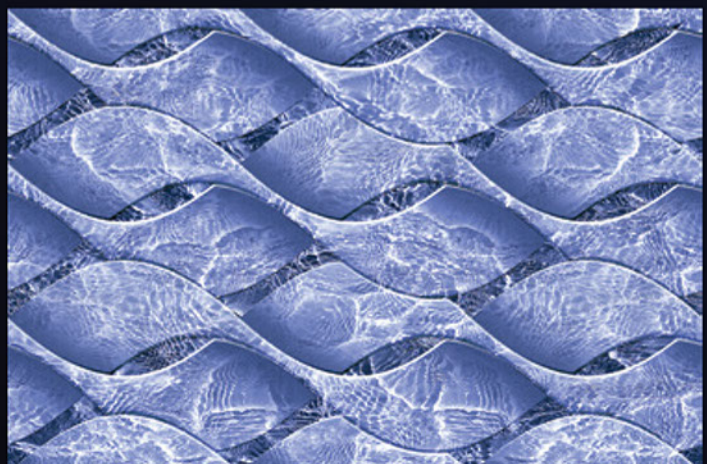

2004-D

Product
Features: