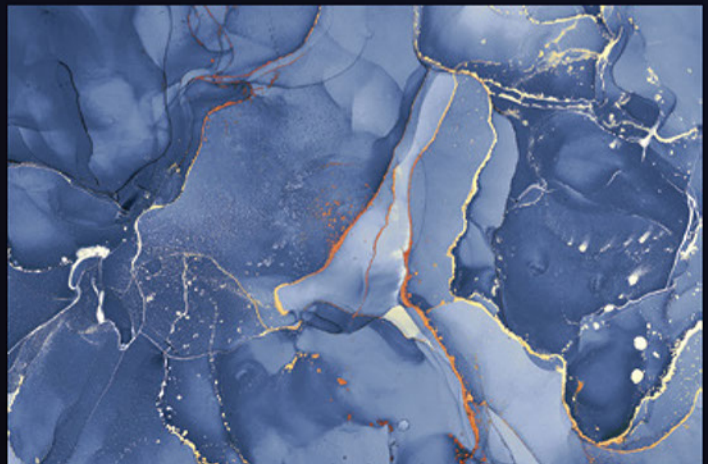

FISH &  
NATURE  
SERIES

[ FINISH ]  
Glossy

[ PRODUCT CATALOGUE ]

Product  
Features:

ETTO<sup>TM</sup>  
TILES

2508-L

2508-HL-1-A

2508-HL-1-B